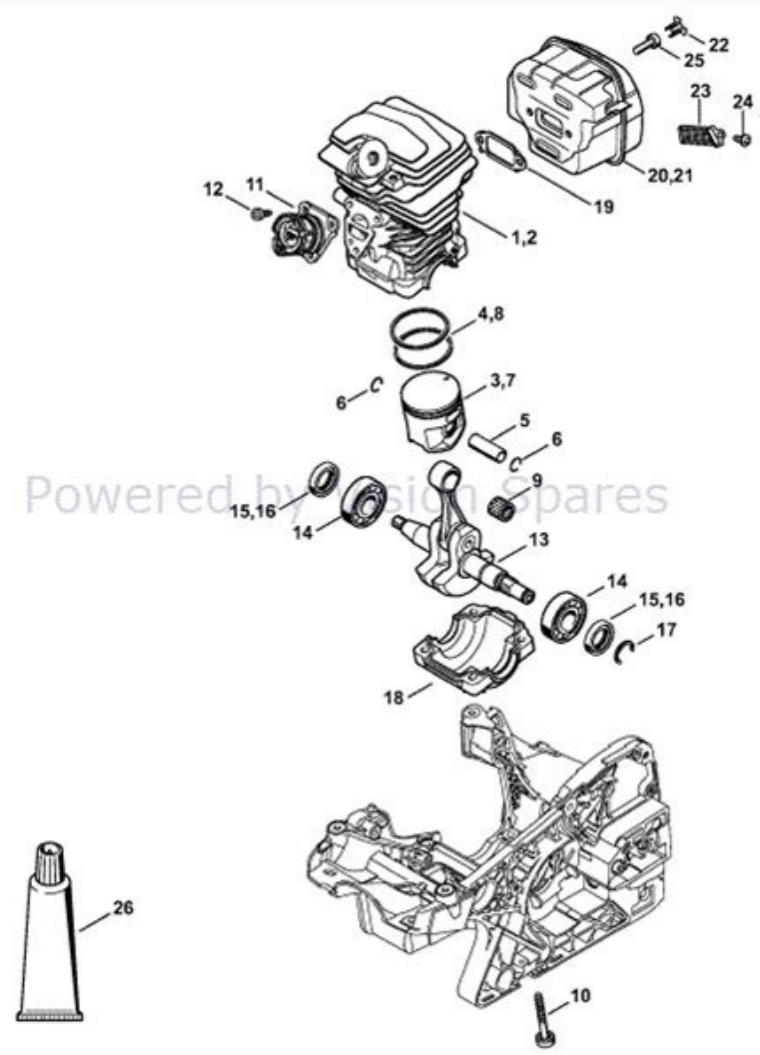

Powered by Walbro parts

PROLINE
Genuine Replacement Parts